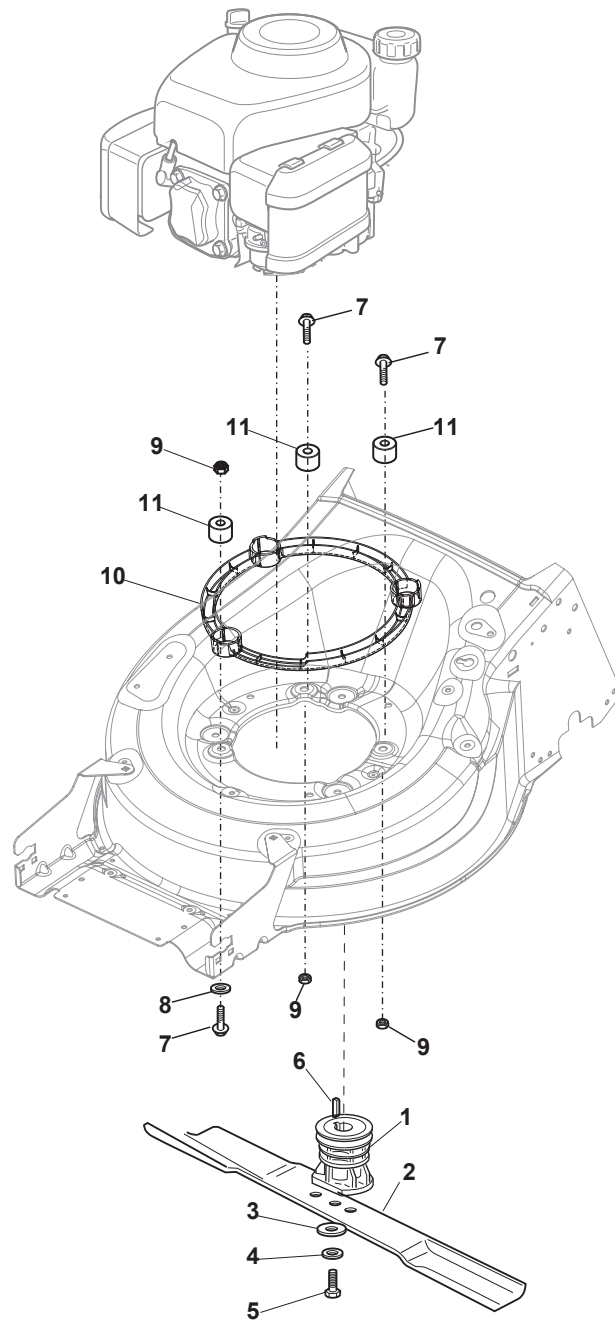

Fig.	Q.ty	Part No	Description	Notes
54	1	322722802/1	Half-Shell Starting Block inner-half	for ERGO Handle
54	1	322722807/0	Speed Control Lever Half-Bearing	for PRO Handle
55	1	322722803/0	Half-Shell	
56	2	112728702/0	Screw	
57	1	322399820/0	Knob	
58	2	112728300/0	Screw	
59	1	322319307/1	Lever, Speed Drive Control	

Fig.	Q.ty	Part No	Description	Notes
1	1	322108315/0	Conveyor	
2	1	322600309/0	Stone Guard, Black	
3	1	122450456/0	Spring	
4	2	112604896/0	Crown Fastener	
5	2	112727803/0	Screw	
6	1	322806639/0	Fulcrum Pin	
7	2	112154510/0	Nut	
8	1	122517869/1	Pin	
9	2	118203853/0	Screw	

Fig.	Q.ty	Part No	Description	Notes
1	1	122465607/3	Hub With Pulley, Crankshaft Ø 22.2	
2	1	181004366/2	Blade	
3	1	122160400/0	Elastic Disc	
4	1	112523080/0	Washer	
5	1	112735698/0	Screw	
6	1	112139100/0	Feather, Crankshaft Ø 22,2	
7	2	112691700/0	Screw	for B&S 675EX-750EX (MP1 50) and 850E
7	3	112692050/0	Screw	for B&S 750EX (MP1 55)
8	1	112521350/0	Washer	
9	3	112154210/0	Nut	
10	1	322170964/0	Protection	
11	3	122170835/0	Spacer	
12	1	112691700/0	Screw	for B&S 750EX
12	1	112692050/0	Screw	for B&S 675EX and 850E