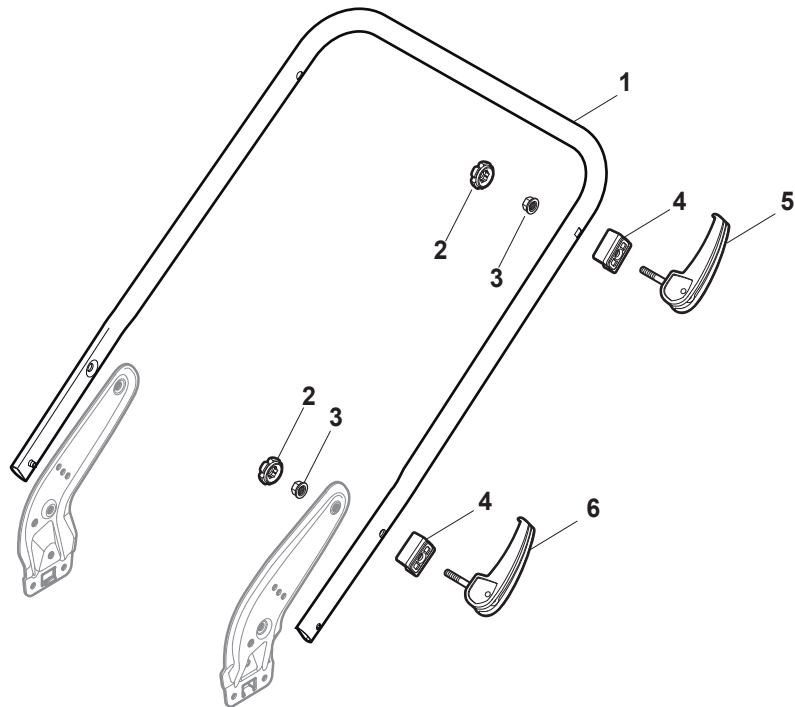

Fig.	Q.ty	Part No	Description	Notes
54	1	322722802/1	Half-Shell Starting Block inner-half	for ERGO Handle
54	1	322722807/0	Speed Control Lever Half-Bearing	for PRO Handle
55	1	322722803/0	Half-Shell	
56	2	112728702/0	Screw	
57	1	322399820/0	Knob	
58	2	112728300/0	Screw	
59	1	322319307/1	Lever, Speed Drive Control	

MP1 504 WSVQE

WBH Petrol Steel Mask

Issue 11 - 2015

Fig.	Q.ty	Part No	Description	Notes
1	1	322500111/0	Front Combi	
2	6	112728697/0	Screw	
3	2	112728699/0	Screw	
4	1	322055524/0	Insert	
5	1	322226215/0	Mask, Red	
6	1	322393742/0	Handle	
7	1	381004777/0	Red Deck	Side Discharge

Fig.	Q.ty	Part No	Description	Notes
1	1	381006785/0	Handle Lower Part	Black
2	2	112819110/0	Screw	
3	2	122671651/0	Washer	
4	2	122399900/0	Knob	
5	2	112293200/0	Nut	
6	2	112818900/0	Screw	
8	2	112155000/0	Nut	
9	2	112521350/0	Washer	
10	2	112369500/0	Elastic Washer	
11	2	112760605/0	Screw	
12	1	381008730/0	Outfit	Black

MP1 504 WSVQE

WBH Petrol Steel Handle, Lower Part

Issue 11 - 2015

Fig.	Q.ty	Part No	Description	Notes
1	1	381007563/0	Lower handle	
2	4	122131750/0	Nut	
3	4	322399835/0	Knob	
4	4	322680016/0	Washer	
5	2	381103350/0	Handle	Black
6	2	381003253/0	Handle	Black