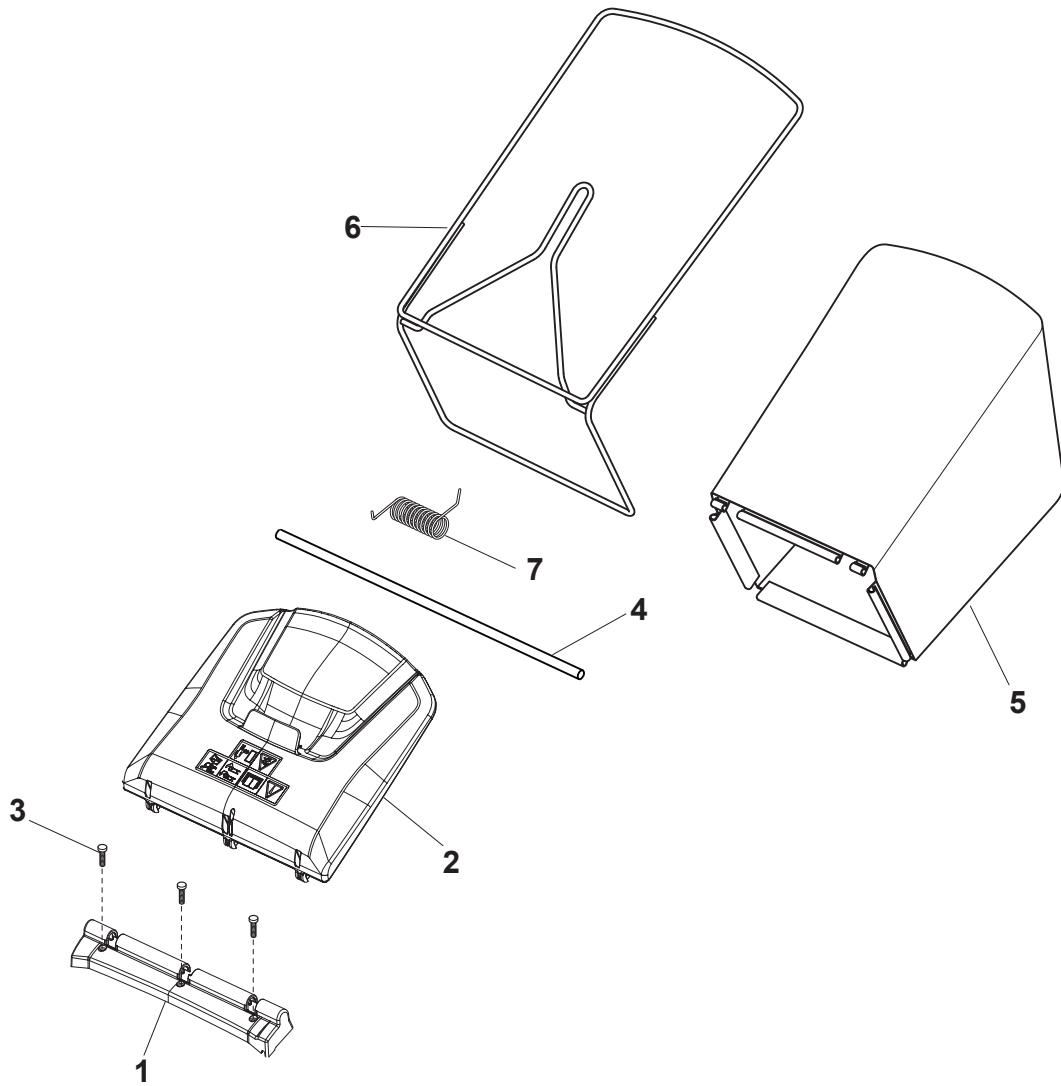

MP1 504 WSVQE

WBH Petrol Steel Grass-Catcher

Issue 11 - 2015

Fig.	Q.ty	Part No	Description	Notes
1	1	322109569/0	Black Stone Guard Support	
2	1	322600312/0	Stone Guard, White	
2	1	322600308/0	Stone Guard, Black	
3	3	112728697/0	Screw	
4	1	122517884/0	Pin	
5	1	181102350/0	Cancas GrassCatcher	
6	1	181006410/0	Fabric Box Frame	
7	1	122450479/0	Spring