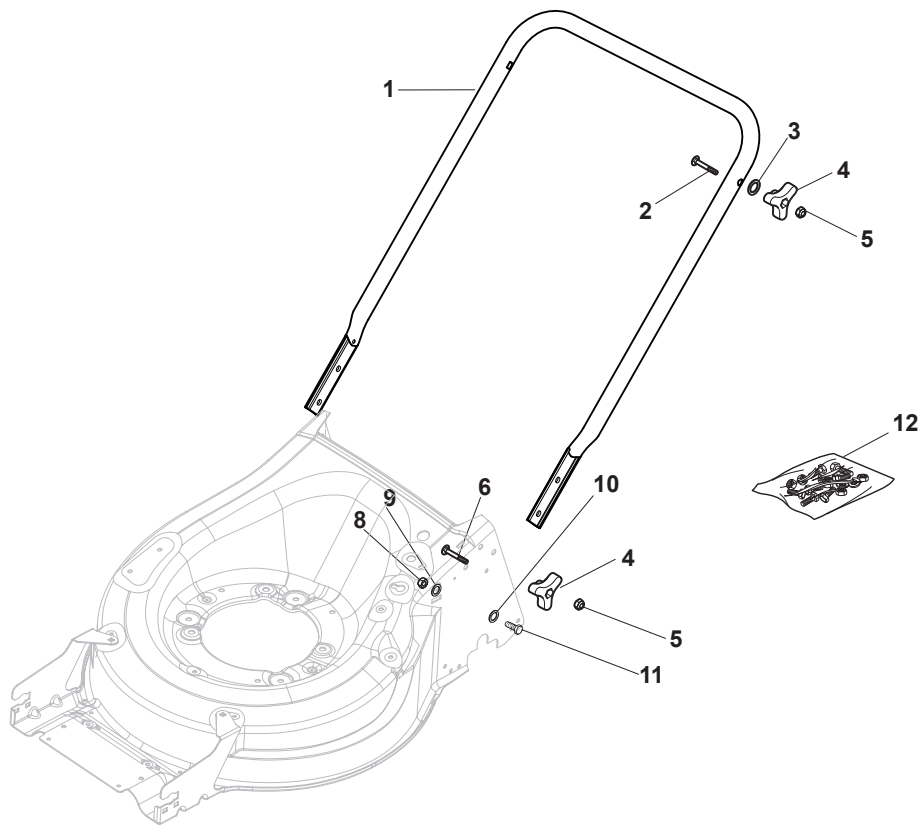

Fig.	Q.ty	Part No	Description	Notes
54	1	322722802/1	Half-Shell Starting Block inner-half	for ERGO Handle
54	1	322722807/0	Speed Control Lever Half-Bearing	for PRO Handle
55	1	322722803/0	Half-Shell	
56	2	112728702/0	Screw	
57	1	322399820/0	Knob	
58	2	112728300/0	Screw	
59	1	322319307/1	Lever, Speed Drive Control	

MP1 504 WSVQE

WBH Petrol Steel Mask

Issue 11 - 2015

Fig.	Q.ty	Part No	Description	Notes
1	1	322393741/0	Handle	
2	1	322226214/0	Mask, White	
3	1	322500110/0	Front Combi	
4	6	112728697/0	Screw	
5	2	112728699/0	Screw	
6	1	381004787/0	White Deck	Side Discharge

MP1 504 WSVQE

WBH Petrol Steel Mask

Issue 11 - 2015

Fig.	Q.ty	Part No	Description	Notes
1	1	322500111/0	Front Combi	
2	6	112728697/0	Screw	
3	2	112728699/0	Screw	
4	1	322055524/0	Insert	
5	1	322226215/0	Mask, Red	
6	1	322393742/0	Handle	
7	1	381004777/0	Red Deck	Side Discharge

Fig.	Q.ty	Part No	Description	Notes
1	1	381006785/0	Handle Lower Part	Black
2	2	112819110/0	Screw	
3	2	122671651/0	Washer	
4	2	122399900/0	Knob	
5	2	112293200/0	Nut	
6	2	112818900/0	Screw	
8	2	112155000/0	Nut	
9	2	112521350/0	Washer	
10	2	112369500/0	Elastic Washer	
11	2	112760605/0	Screw	
12	1	381008730/0	Outfit	Black