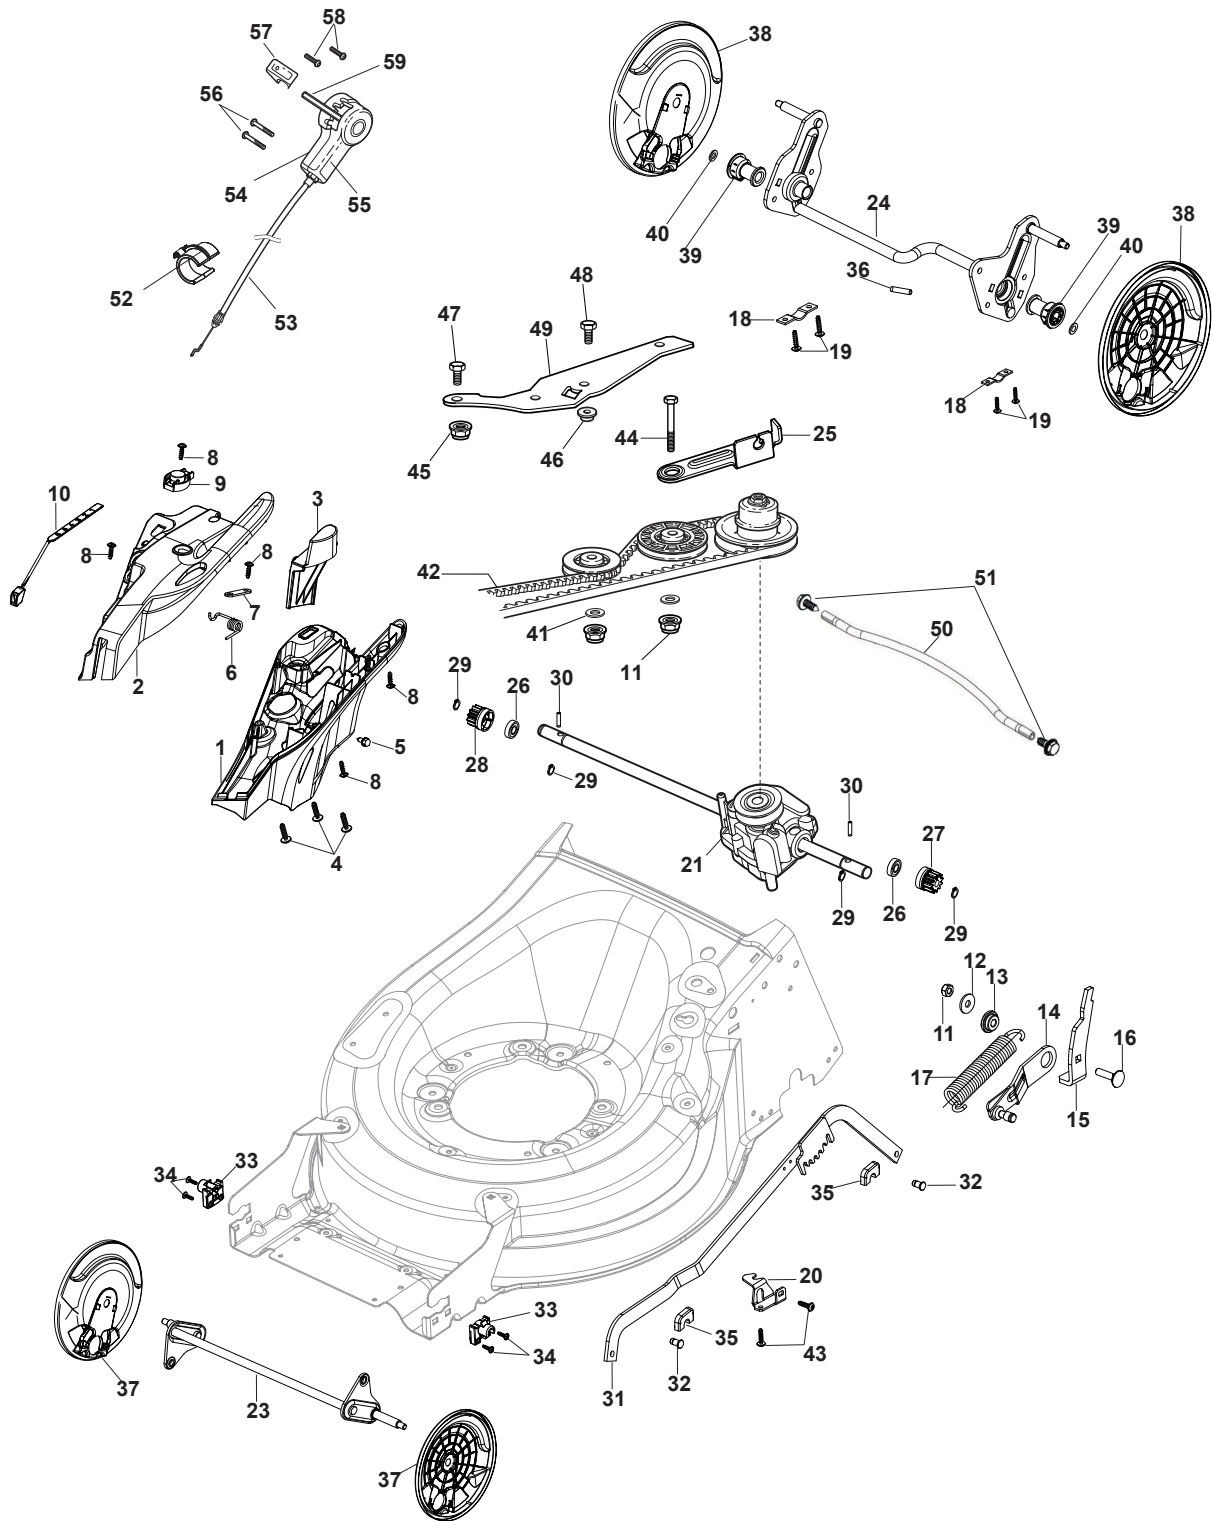

THIS INFORMATION IS NOT INTENDED FOR SALE OR RESALE, AND THIS NOTICE MUST REMAIN ON ALL COPIES.

Fig.	Q.ty	Part No	Description	Notes
1	1	322055262/0	Lower Cover	
2	1	322055263/0	Upper Cover	
3	1	322602026/0	Button	
4	5	112728699/0	Screw	
5	1	125943004/0	Screw	
6	1	122450477/0	Spring	
7	1	322981471/1	Plate	
8	5	112728697/0	Screw	
9	1	322602027/0	Lens	
10	1	322602028/0	Visualizer	
11	1	112154510/0	Nut	
12	1	112523040/0	Washer	
13	1	122517873/0	Pin	
14	1	381003475/0	Lever, Height Adjustment	
15	1	322778475/0	Bracket	
16	1	112815270/0	Screw	
17	1	122450480/0	Spring	
18	2	322545152/0	Plate	
19	4	112728698/0	Screw	
20	1	322778477/0	Support	
21	1	181003116/0	Gear Box	
23	1	381302881/0	Front Wheel Axle	
24	1	381302891/0	Rear Wheel Axle	
25	1	322806647/0	Bracket	
26	2	119216035/0	Bearing	
27	1	122570110/1	Pinion Right	
28	1	122570120/1	Pinion Left	
29	4	112608600/0	Seeger	
30	2	122753000/0	Pin	
31	1	381002047/0	Wheels Control Rod	
32	2	122519820/0	Pin	
33	2	322785305/0	Support	
34	4	112728697/0	Screw	
35	2	112436051/0	Plate	
37	2	322600247/0	Protection, Wheel	
38	2	322600205/1	Protection, Wheel	
39	2	322042068/0	Bushing	
40	2	112521371/0	Washer	
41	2	112523050/0	Washer	
42	1	135064005/0	Belt	
43	5	112728704/1	Screw	
44	1	112674550/0	Screw	
45	2	112154210/0	Nut	
46	1	122671656/0	Washer	
47	2	112792611/0	Screw	
48	2	112689500/0	Screw	
49	1	322806649/0	Bracket	
50	1	322608567/0	Stiffening	
51	2	112735120/0	Screw	
52	1	118390020/0	Conduit Clip	
53	1	381030107/0	Cable, Speed Drive Control	

Fig.	Q.ty	Part No	Description	Notes
54	1	322722802/1	Half-Shell Starting Block inner-half	for ERGO Handle
54	1	322722807/0	Speed Control Lever Half-Bearing	for PRO Handle
55	1	322722803/0	Half-Shell	
56	2	112728702/0	Screw	
57	1	322399820/0	Knob	
58	2	112728300/0	Screw	
59	1	322319307/1	Lever, Speed Drive Control	