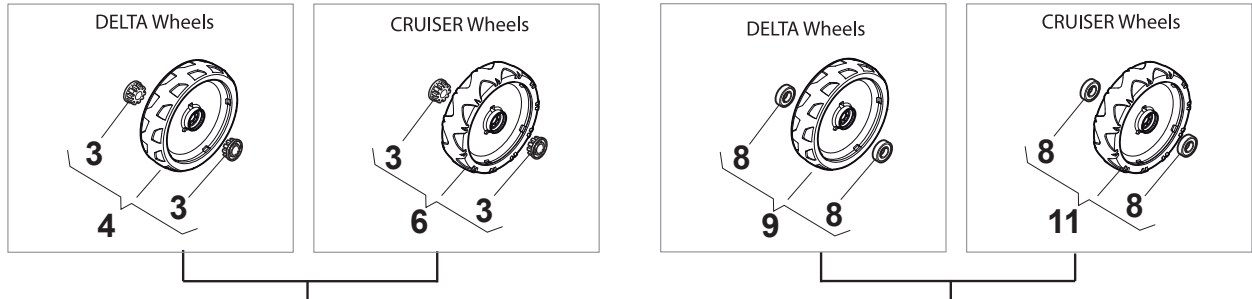

Bushing - Ø180

Ball Bearing - Ø180

Bushing - Ø240

Ball Bearing - Ø240

Fig.	Q.ty	Part No	Description	Notes
1	6	112728706/0	Screw	
2	2	381007462/1	Wheel	
3	8	322042064/0	Bushing	
4	2	381007442/1	Wheel	
5	2	381007466/1	Wheel	
6	2	381007445/1	Wheel	
7	2	381007463/1	Wheel	
8	8	119216035/0	Bearing	
9	2	381007448/1	Wheel	
10	2	381007467/1	Wheel	
11	2	381007455/1	Wheel	