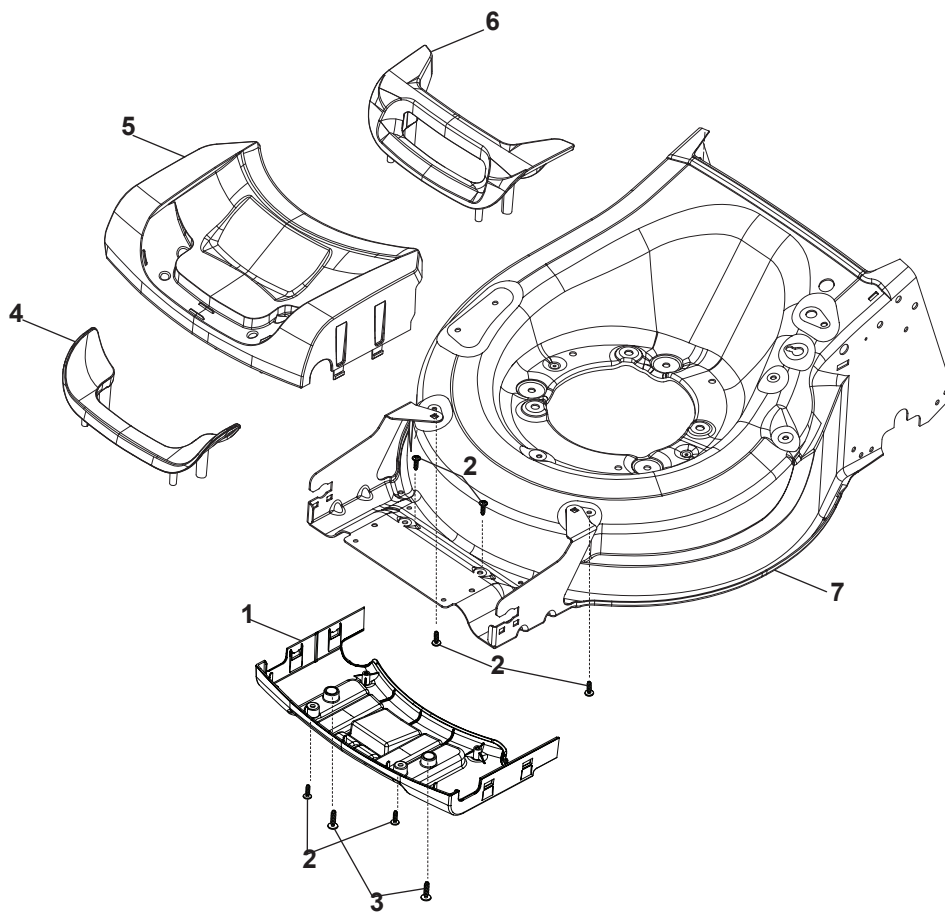

MP1 504 WSVQE

WBH Petrol Steel Mask

Issue 11 - 2015

Fig.	Q.ty	Part No	Description	Notes
1	1	322500111/0	Front Combi	
2	6	112728697/0	Screw	
3	2	112728699/0	Screw	
4	1	322055524/0	Insert	
5	1	322226215/0	Mask, Red	
6	1	322393742/0	Handle	
7	1	381004777/0	Red Deck	Side Discharge