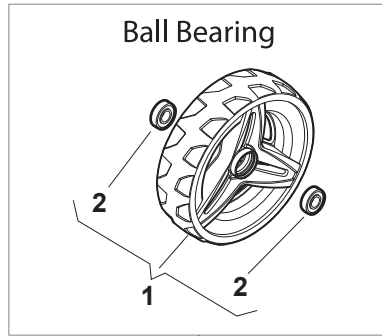

DELTA Wheel (Pierced) - Ø 200

DELTA Wheel - Ø 280

MP1 504 WSVQE

WBH Petrol Steel **Wheels and Hub Caps**

Issue 11 - 2015

Fig.	Q.ty	Part No	Description	Notes
1	2	381007477/0	Wheel	
2	8	119216035/0	Bearing	
3	2	322110640/0	Hub Cap Grey	
4	2	381007478/1	Wheel