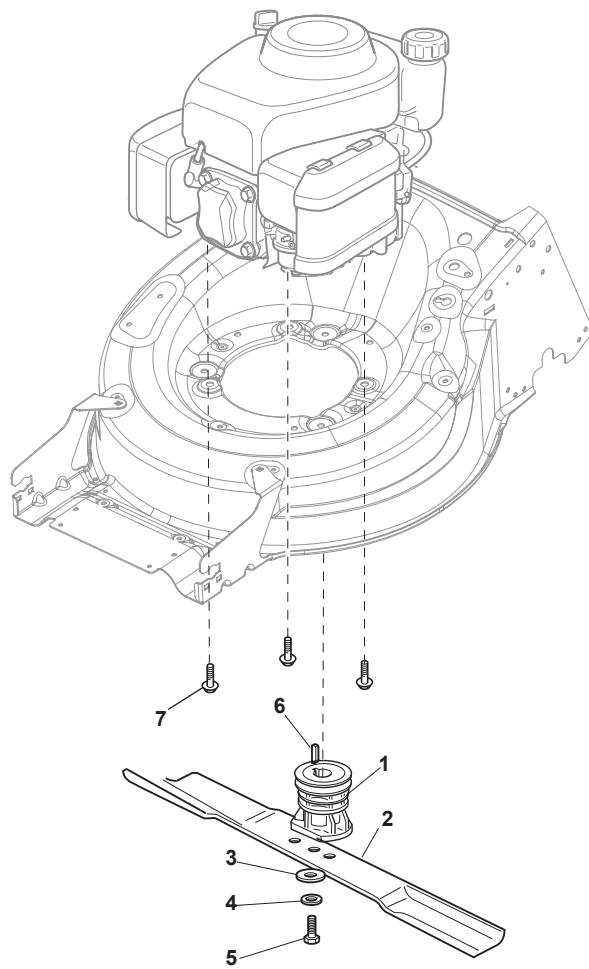

Fig.	Q.ty	Part No	Description	Notes
54	1	322722802/1	Half-Shell Starting Block inner-half	for ERGO Handle
54	1	322722807/0	Speed Control Lever Half-Bearing	for PRO Handle
55	1	322722803/0	Half-Shell	
56	2	112728702/0	Screw	
57	1	322399820/0	Knob	
58	2	112728300/0	Screw	
59	1	322319307/1	Lever, Speed Drive Control	

Fig.	Q.ty	Part No	Description	Notes
1	1	322108315/0	Conveyor	
2	1	322600309/0	Stone Guard, Black	
3	1	122450456/0	Spring	
4	2	112604896/0	Crown Fastener	
5	2	112727803/0	Screw	
6	1	322806639/0	Fulcrum Pin	
7	2	112154510/0	Nut	
8	1	122517869/1	Pin	
9	2	118203853/0	Screw	

Fig.	Q.ty	Part No	Description	Notes
1	1	122465607/3	Hub With Pulley, Crankshaft Ø 22.2	
2	1	181004366/2	Blade	
3	1	122160400/0	Elastic Disc	
4	1	112523080/0	Washer	
5	1	112735698/0	Screw	
6	1	112139100/0	Feather, Crankshaft Ø 22,2	
7	2	112691700/0	Screw	for B&S 675EX-750EX (MP1 50) and 850E
7	3	112692050/0	Screw	for B&S 750EX (MP1 55)
8	1	112521350/0	Washer	
9	3	112154210/0	Nut	
10	1	322170964/0	Protection	
11	3	122170835/0	Spacer	
12	1	112691700/0	Screw	for B&S 750EX
12	1	112692050/0	Screw	for B&S 675EX and 850E