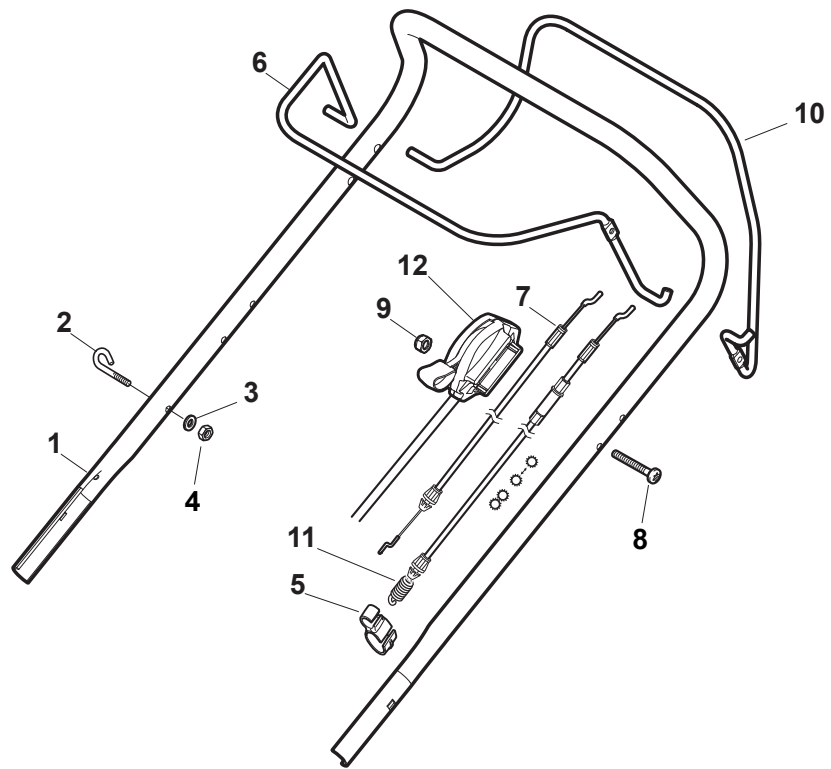

Fig.	Q.ty	Part No	Description	Notes
54	1	322722802/1	Half-Shell Starting Block inner-half	for ERGO Handle
54	1	322722807/0	Speed Control Lever Half-Bearing	for PRO Handle
55	1	322722803/0	Half-Shell	
56	2	112728702/0	Screw	
57	1	322399820/0	Knob	
58	2	112728300/0	Screw	
59	1	322319307/1	Lever, Speed Drive Control	

Fig.	Q.ty	Part No	Description	Notes
1	1	381006785/0	Handle Lower Part	Black
2	2	112819110/0	Screw	
3	2	122671651/0	Washer	
4	2	122399900/0	Knob	
5	2	112293200/0	Nut	
6	2	112818900/0	Screw	
8	2	112155000/0	Nut	
9	2	112521350/0	Washer	
10	2	112369500/0	Elastic Washer	
11	2	112760605/0	Screw	
12	1	381008730/0	Outfit	Black

MP1 504 WSVQE

WBH Petrol Steel Handle, Lower Part

Issue 11 - 2015

Fig.	Q.ty	Part No	Description	Notes
1	1	381007563/0	Lower handle	
2	4	122131750/0	Nut	
3	4	322399835/0	Knob	
4	4	322680016/0	Washer	
5	2	381103350/0	Handle	Black
6	2	381003253/0	Handle	Black