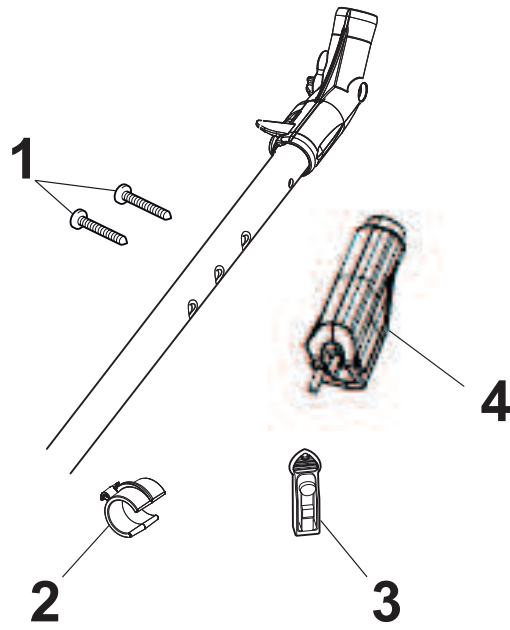

Fig.	Q.ty	Part No	Description	Notes
1	1	381007559/0	Handle, Upper Part	Black
2	1	122430313/0	Guide Spring	
3	1	112521330/0	Washer	
4	1	112154510/0	Nut	
5	2	322806644/0	Protection	
6	4	112523000/1	Washer	
7	4	112727812/0	Screw	
8	2	322680017/0	Washer	
9	2	122131750/0	Nut	
10	2	322399835/0	Knob	
11	1	381003253/0	Handle	Black
12	1	381030108/0	Clutch Cable	
13	1	181003437/0	Lever, Engine Brake Black	
14	1	181003438/0	Drive Control Lever	
15	1	181030088/0	Cable, Thread Engine Brake	for B&S 550-625E-675 Series
15	1	181030053/0	Cable, Thread Engine Brake	for B&S 675Es Series
15	1	181030087/0	Cable, Thread Engine Brake	for B&S 750-750Es-775IS Series
15	1	181030054/0	Cable, Thread Engine Brake	for GGP 140cc Engine
15	1	181030070/0	Cable, Thread Engine Brake	for HONDA - B&S 625-850 - GGP 160cc
16	1	112727786/0	Screw	
17	1	112154510/0	Nut	
18	1	181005540/0	Throttle Cable	

Fig.	Q.ty	Part No	Description	Notes
1	2	112728702/0	Screw	
2	1	112728691/0	Screw	
3	1	322722801/0	Starting Block Outer Half-Bearing	
4	1	118450051/0	Switch	
5	1	322722800/0	Starting Block Inner Half-Bearing	
6	1	118204120/0	Battery Charger	CE plug
6	1	118204136/0	Battery Charger	CE plugg with B&S 775 IS
6	1	118204121/0	Battery Charger	Uk plug
7	1	133320015/0	Fastpoint Clamp Art.0377.Aa00	
8	1	118204196/0	Electric Start Wire	For B&S Engines
10	1	118390021/0	Conduit Clip	
11	1	322109533/0	Battery Holder	
12	1	118120052/0	Battery	
13	1	112728706/0	Screw	
14	1	325160039/0	Spacer	