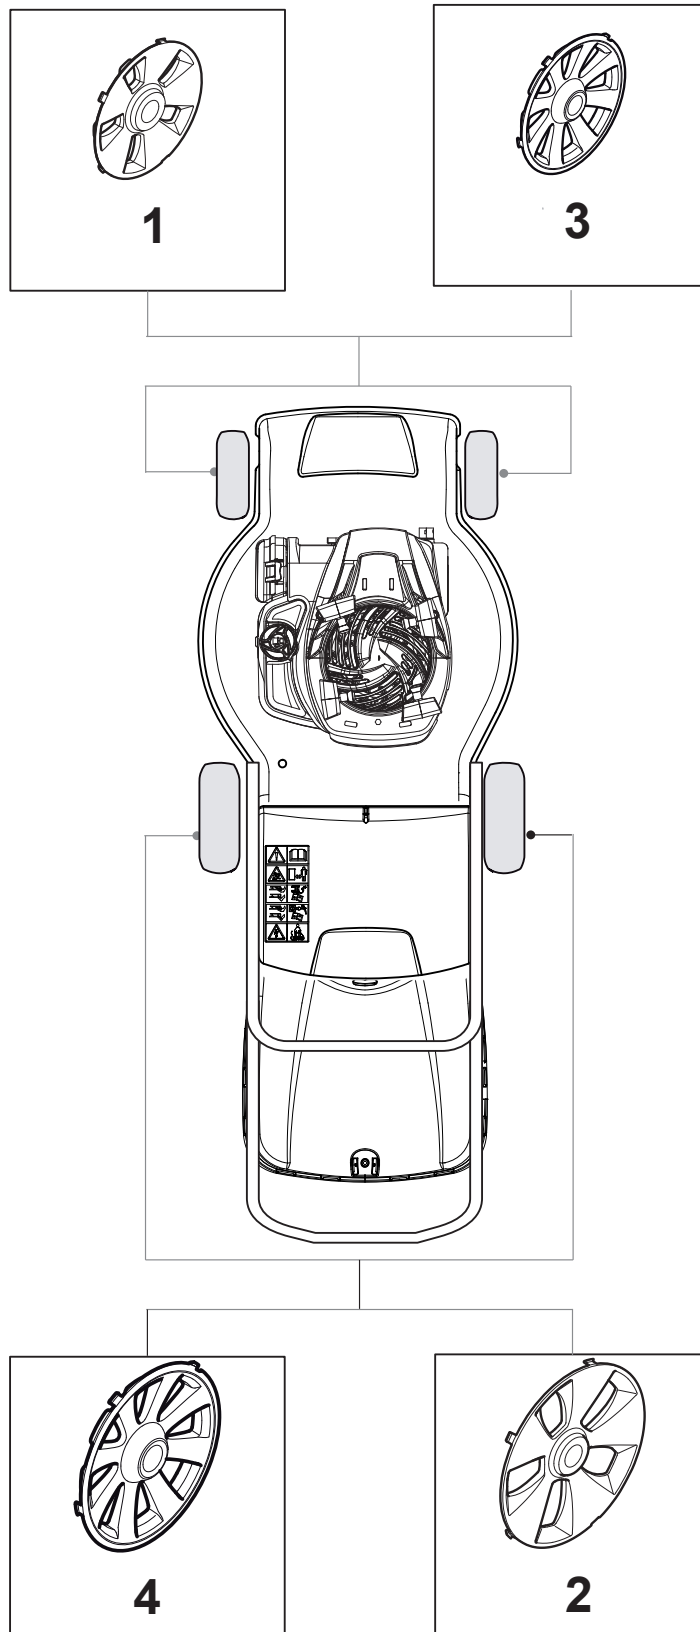

THIS INFORMATION IS NOT INTENDED FOR SALE OR RESALE, AND THIS NOTICE MUST REMAIN ON ALL COPIES.

Fig.	Q.ty	Part No	Description	Notes
1	1	322055262/0	Lower Cover	
2	1	322055263/0	Upper Cover	
3	1	322602026/0	Button	
4	5	112728699/0	Screw	
5	1	125943004/0	Screw	
6	1	122450477/0	Spring	
7	1	322981471/1	Plate	
8	5	112728697/0	Screw	
9	1	322602027/0	Lens	
10	1	322602028/0	Visualizer	
11	1	112154510/0	Nut	
12	1	112523040/0	Washer	
13	1	122517873/0	Pin	
14	1	381003475/0	Lever, Height Adjustment	
15	1	322778475/0	Bracket	
16	1	112815270/0	Screw	
17	1	122450480/0	Spring	
18	2	322545152/0	Plate	
19	4	112728698/0	Screw	
20	1	322778477/0	Support	
21	1	181003116/0	Gear Box	
23	1	381302881/0	Front Wheel Axle	
24	1	381302891/0	Rear Wheel Axle	
25	1	322806647/0	Bracket	
26	2	119216035/0	Bearing	
27	1	122570110/1	Pinion Right	
28	1	122570120/1	Pinion Left	
29	4	112608600/0	Seeger	
30	2	122753000/0	Pin	
31	1	381002047/0	Wheels Control Rod	
32	2	122519820/0	Pin	
33	2	322785305/0	Support	
34	4	112728697/0	Screw	
35	2	112436051/0	Plate	
37	2	322600247/0	Protection, Wheel	
38	2	322600205/1	Protection, Wheel	
39	2	322042068/0	Bushing	
40	2	112521371/0	Washer	
41	2	112523050/0	Washer	
42	1	135064005/0	Belt	
43	5	112728704/1	Screw	
44	1	112674550/0	Screw	
45	2	112154210/0	Nut	
46	1	122671656/0	Washer	
47	2	112792611/0	Screw	
48	2	112689500/0	Screw	
49	1	322806649/0	Bracket	
50	1	322608567/0	Stiffening	
51	2	112735120/0	Screw	
52	1	118390020/0	Conduit Clip	
53	1	381030107/0	Cable, Speed Drive Control	

DELTA Wheel (Pierced) - Ø 200

DELTA Wheel - Ø 280

MP1 504 WSVQE

WBH Petrol Steel **Wheels and Hub Caps**

Issue 11 - 2015

Fig.	Q.ty	Part No	Description	Notes
1	2	381007477/0	Wheel	
2	8	119216035/0	Bearing	
3	2	322110640/0	Hub Cap Grey	
4	2	381007478/1	Wheel	