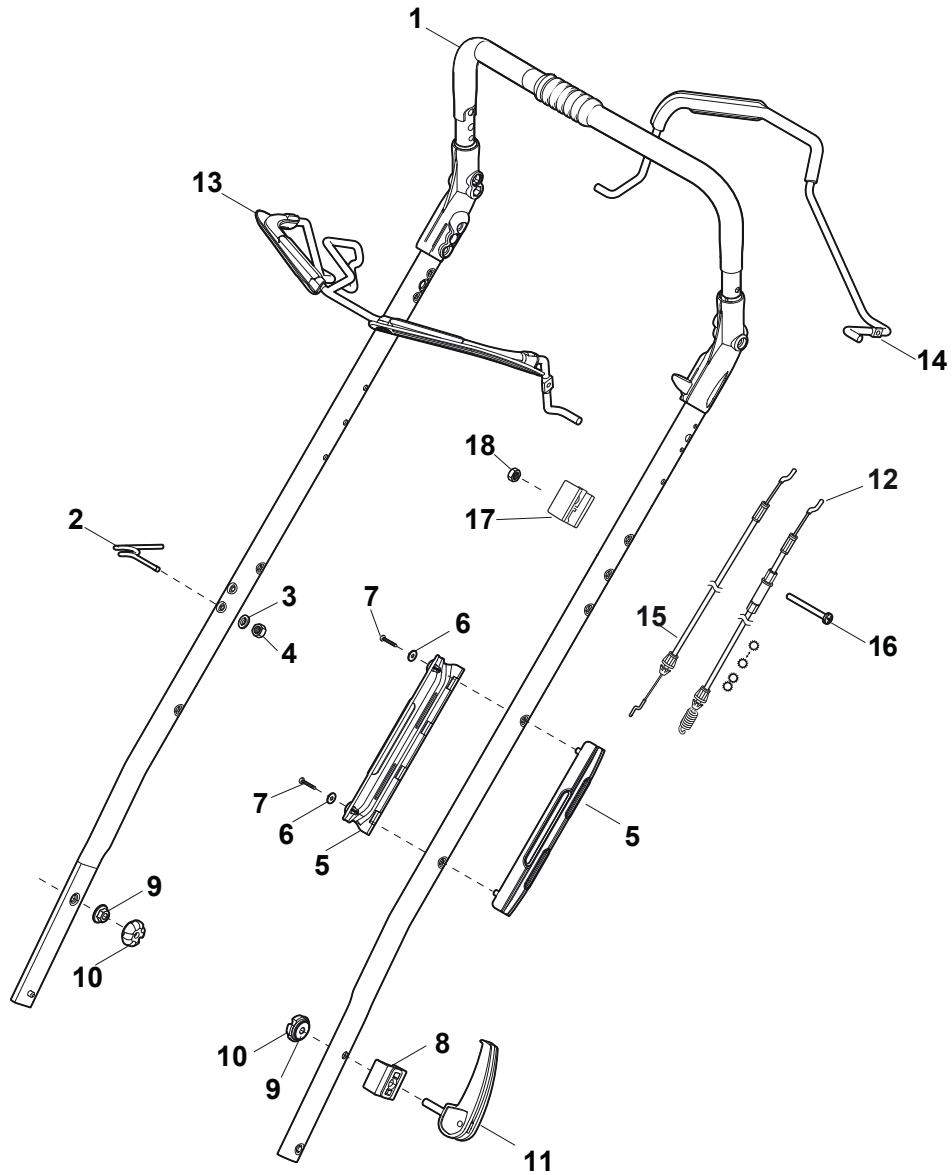

Fig.	Q.ty	Part No	Description	Notes
1	1	381006745/1	Handle, Upper Part with sponge handgrip	with Sponge
1	1	381006739/1	Handle, Upper Part	without Sponge
2	1	122430313/0	Guide Spring	
3	1	112521330/0	Washer	
4	1	112154510/0	Nut	
5	1	118390020/0	Conduit Clip Caproeurope	
6	1	181003363/1	Lever, Engine Brake Black	Black
6	1	381003365/0	Lever, Engine Brake Yellow	Yellow
7	1	181030087/0	Cable, Thread Engine Brake	Handle w/Knob - For B&S 775 IS
7	1	181030057/0	Cable, Thread Engine Brake	Handle w/Lever - For B&S 775 IS
8	1	112727783/0	Screw	
9	1	112154510/0	Nut	
10	1	181003364/0	Drive Control Lever	Black
10	1	381003366/0	Lever, Driving Yellow	Yellow
11	1	381030104/0	Clutch Cable	
12	1	181005537/0	Throttle Cable	for Handle with Knob
12	1	181005539/0	Throttle Cable	for Handle with Lever

Fig.	Q.ty	Part No	Description	Notes
1	1	381007559/0	Handle, Upper Part	Black
2	1	122430313/0	Guide Spring	
3	1	112521330/0	Washer	
4	1	112154510/0	Nut	
5	2	322806644/0	Protection	
6	4	112523000/1	Washer	
7	4	112727812/0	Screw	
8	2	322680017/0	Washer	
9	2	122131750/0	Nut	
10	2	322399835/0	Knob	
11	1	381003253/0	Handle	Black
12	1	381030108/0	Clutch Cable	
13	1	181003437/0	Lever, Engine Brake Black	
14	1	181003438/0	Drive Control Lever	
15	1	181030088/0	Cable, Thread Engine Brake	for B&S 550-625E-675 Series
15	1	181030053/0	Cable, Thread Engine Brake	for B&S 675Es Series
15	1	181030087/0	Cable, Thread Engine Brake	for B&S 750-750Es-775IS Series
15	1	181030054/0	Cable, Thread Engine Brake	for GGP 140cc Engine
15	1	181030070/0	Cable, Thread Engine Brake	for HONDA - B&S 625-850 - GGP 160cc
16	1	112727784/0	Screw	
17	1	322551639/0	Fixed Plate	
18	1	112154510/0	Nut	

Ball Bearing Ø200 - Wheels NTD

Ball Bearing Ø280 - Wheels NTD

MP1 504 WSVQE

WBH Petrol Steel **Wheels and Hub Caps**

Issue 11 - 2015

Fig.	Q.ty	Part No	Description	Notes
1	8	119216035/0	Bearing	
2	4	381007416/2	Wheel	
4	2	381007417/2	Wheel	