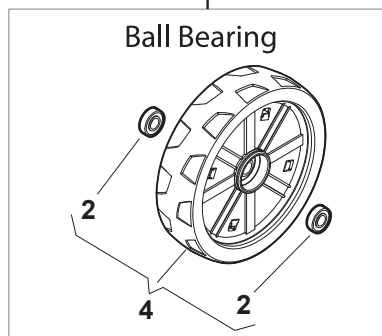

DELTA Wheel (Pierced) - Ø 200

DELTA Wheel - Ø 280

MP1 504 WSVQE

WBH Petrol Steel **Wheels and Hub Caps**

Issue 11 - 2015

Fig.	Q.ty	Part No	Description	Notes
1	2	381007477/0	Wheel	
2	8	119216035/0	Bearing	
3	2	322110640/0	Hub Cap Grey	
4	2	381007478/1	Wheel