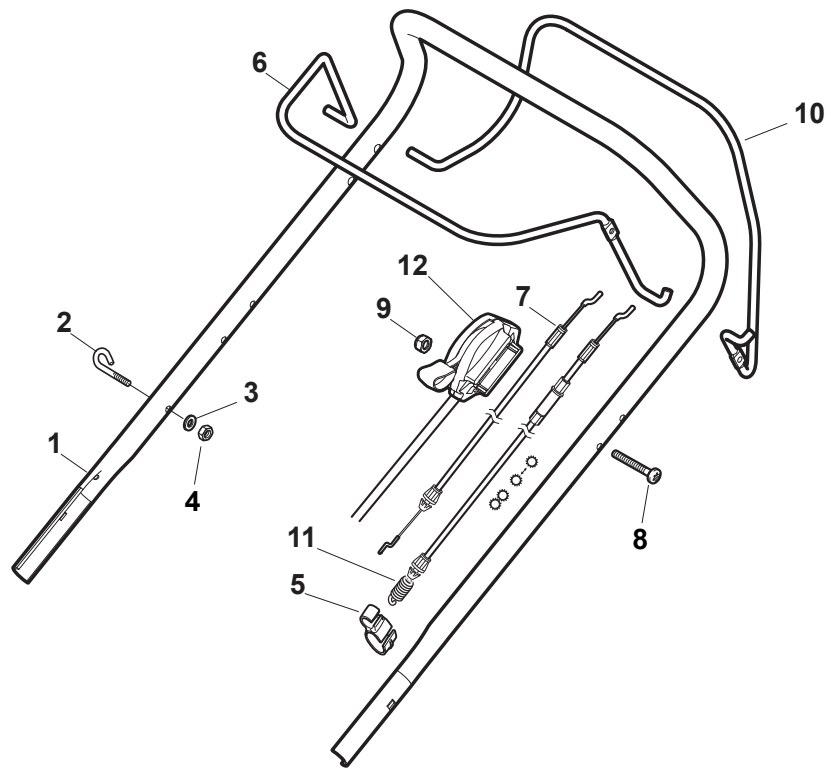

Fig.	Q.ty	Part No	Description	Notes
1	1	381006745/1	Handle, Upper Part with sponge handgrip	with Sponge
1	1	381006739/1	Handle, Upper Part	without Sponge
2	1	122430313/0	Guide Spring	
3	1	112521330/0	Washer	
4	1	112154510/0	Nut	
5	1	118390020/0	Conduit Clip Caproeurope	
6	1	181003363/1	Lever, Engine Brake Black	Black
6	1	381003365/0	Lever, Engine Brake Yellow	Yellow
7	1	181030087/0	Cable, Thread Engine Brake	Handle w/Knob - For B&S 775 IS
7	1	181030057/0	Cable, Thread Engine Brake	Handle w/Lever - For B&S 775 IS
8	1	112727783/0	Screw	
9	1	112154510/0	Nut	
10	1	181003364/0	Drive Control Lever	Black
10	1	381003366/0	Lever, Driving Yellow	Yellow
11	1	381030104/0	Clutch Cable	
12	1	322551640/0	Plate	

Fig.	Q.ty	Part No	Description	Notes
1	1	381006745/1	Handle, Upper Part with sponge handgrip	with Sponge
1	1	381006739/1	Handle, Upper Part	without Sponge
2	1	122430313/0	Guide Spring	
3	1	112521330/0	Washer	
4	1	112154510/0	Nut	
5	1	118390020/0	Conduit Clip Caproeurope	
6	1	181003363/1	Lever, Engine Brake Black	Black
6	1	381003365/0	Lever, Engine Brake Yellow	Yellow
7	1	181030087/0	Cable, Thread Engine Brake	Handle w/Knob - For B&S 775 IS
7	1	181030057/0	Cable, Thread Engine Brake	Handle w/Lever - For B&S 775 IS
8	1	112727783/0	Screw	
9	1	112154510/0	Nut	
10	1	181003364/0	Drive Control Lever	Black
10	1	381003366/0	Lever, Driving Yellow	Yellow
11	1	381030104/0	Clutch Cable	
12	1	181005537/0	Throttle Cable	for Handle with Knob
12	1	181005539/0	Throttle Cable	for Handle with Lever