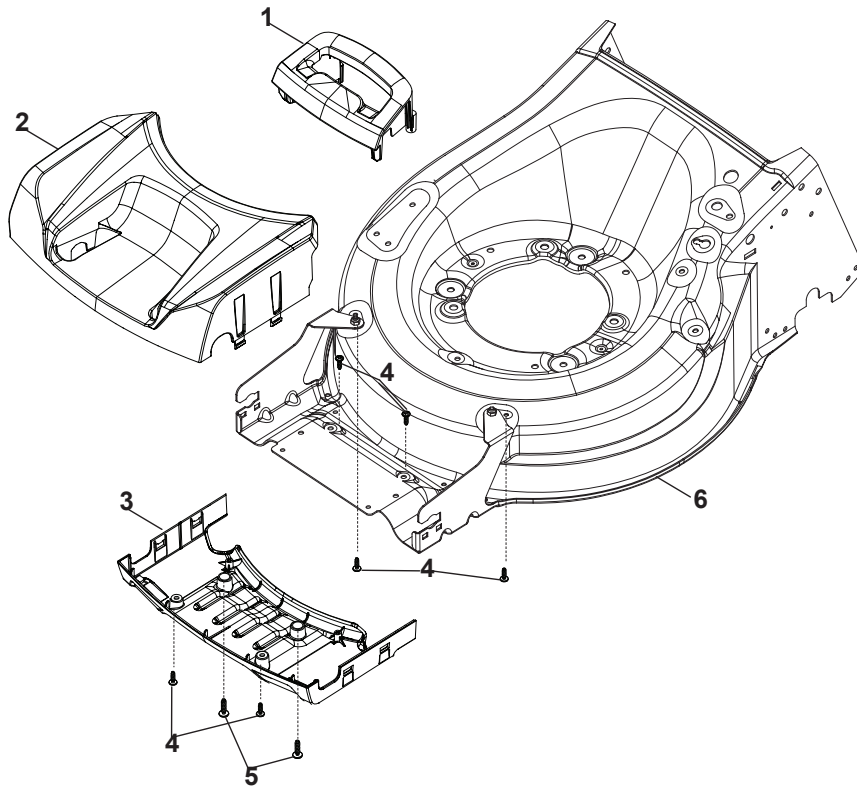

THIS INFORMATION IS NOT INTENDED FOR SALE OR RESALE, AND THIS NOTICE MUST REMAIN ON ALL COPIES.

Fig.	Q.ty	Part No	Description	Notes
1	1	322055262/0	Lower Cover	
2	1	322055263/0	Upper Cover	
3	1	322602026/0	Button	
4	5	112728699/0	Screw	
5	1	125943004/0	Screw	
6	1	122450477/0	Spring	
7	1	322981471/1	Plate	
8	5	112728697/0	Screw	
9	1	322602027/0	Lens	
10	1	322602028/0	Visualizer	
11	1	112154510/0	Nut	
12	1	112523040/0	Washer	
13	1	122517873/0	Pin	
14	1	381003475/0	Lever, Height Adjustment	
15	1	322778475/0	Bracket	
16	1	112815270/0	Screw	
17	1	122450480/0	Spring	
18	2	322545152/0	Plate	
19	4	112728698/0	Screw	
20	1	322778477/0	Support	
21	1	181003116/0	Gear Box	
23	1	381302881/0	Front Wheel Axle	
24	1	381302891/0	Rear Wheel Axle	
25	1	322806647/0	Bracket	
26	2	119216035/0	Bearing	
27	1	122570110/1	Pinion Right	
28	1	122570120/1	Pinion Left	
29	4	112608600/0	Seeger	
30	2	122753000/0	Pin	
31	1	381002047/0	Wheels Control Rod	
32	2	122519820/0	Pin	
33	2	322785305/0	Support	
34	4	112728697/0	Screw	
35	2	112436051/0	Plate	
37	2	322600247/0	Protection, Wheel	
38	2	322600205/1	Protection, Wheel	
39	2	322042068/0	Bushing	
40	2	112521371/0	Washer	
41	2	112523050/0	Washer	
42	1	135064005/0	Belt	
43	5	112728704/1	Screw	
44	1	112674550/0	Screw	
45	2	112154210/0	Nut	
46	1	122671656/0	Washer	
47	2	112792611/0	Screw	
48	2	112689500/0	Screw	
49	1	322806649/0	Bracket	
50	1	322608567/0	Stiffening	
51	2	112735120/0	Screw	
52	1	118390020/0	Conduit Clip	
53	1	381030107/0	Cable, Speed Drive Control	

Fig.	Q.ty	Part No	Description	Notes
54	1	322722802/1	Half-Shell Starting Block inner-half	for ERGO Handle
54	1	322722807/0	Speed Control Lever Half-Bearing	for PRO Handle
55	1	322722803/0	Half-Shell	
56	2	112728702/0	Screw	
57	1	322399820/0	Knob	
58	2	112728300/0	Screw	
59	1	322319307/1	Lever, Speed Drive Control	