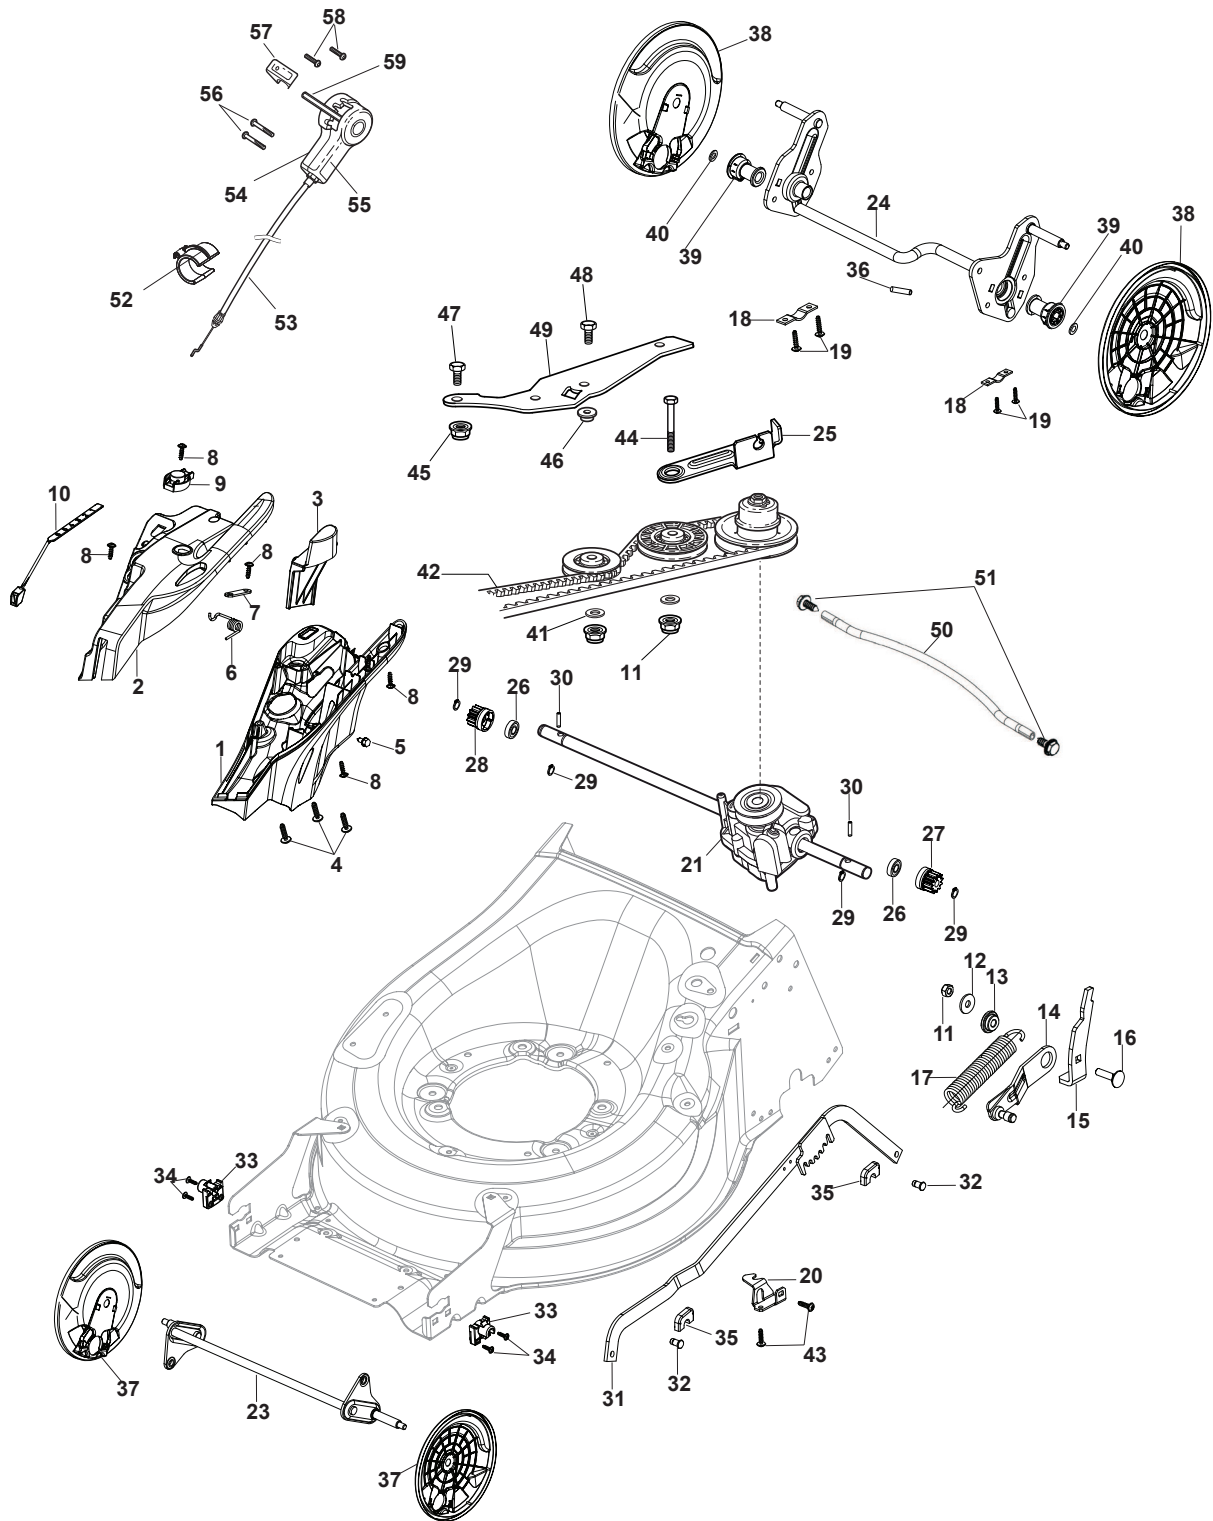

THIS INFORMATION IS NOT INTENDED FOR SALE OR RESALE, AND THIS NOTICE MUST REMAIN ON ALL COPIES.

Fig.	Q.ty	Part No	Description	Notes
1	1	322055262/0	Lower Cover	
2	1	322055263/0	Upper Cover	
3	1	322602026/0	Button	
4	5	112728699/0	Screw	
5	1	125943004/0	Screw	
6	1	122450477/0	Spring	
7	1	322981471/1	Plate	
8	5	112728697/0	Screw	
9	1	322602027/0	Lens	
10	1	322602028/0	Visualizer	
11	1	112154510/0	Nut	
12	1	112523040/0	Washer	
13	1	122517873/0	Pin	
14	1	381003475/0	Lever, Height Adjustment	
15	1	322778475/0	Bracket	
16	1	112815270/0	Screw	
17	1	122450480/0	Spring	
18	2	322545152/0	Plate	
19	4	112728698/0	Screw	
20	1	322778477/0	Support	
21	1	181003116/0	Gear Box	
23	1	381302881/0	Front Wheel Axle	
24	1	381302891/0	Rear Wheel Axle	
25	1	322806647/0	Bracket	
26	2	119216035/0	Bearing	
27	1	122570110/1	Pinion Right	
28	1	122570120/1	Pinion Left	
29	4	112608600/0	Seeger	
30	2	122753000/0	Pin	
31	1	381002047/0	Wheels Control Rod	
32	2	122519820/0	Pin	
33	2	322785305/0	Support	
34	4	112728697/0	Screw	
35	2	112436051/0	Plate	
37	2	322600247/0	Protection, Wheel	
38	2	322600205/1	Protection, Wheel	
39	2	322042068/0	Bushing	
40	2	112521371/0	Washer	
41	2	112523050/0	Washer	
42	1	135064005/0	Belt	
43	5	112728704/1	Screw	
44	1	112674550/0	Screw	
45	2	112154210/0	Nut	
46	1	122671656/0	Washer	
47	2	112792611/0	Screw	
48	2	112689500/0	Screw	
49	1	322806649/0	Bracket	
50	1	322608567/0	Stiffening	
51	2	112735120/0	Screw	
52	1	118390020/0	Conduit Clip	
53	1	381030107/0	Cable, Speed Drive Control	

Fig.	Q.ty	Part No	Description	Notes
54	1	322722802/1	Half-Shell Starting Block inner-half	for ERGO Handle
54	1	322722807/0	Speed Control Lever Half-Bearing	for PRO Handle
55	1	322722803/0	Half-Shell	
56	2	112728702/0	Screw	
57	1	322399820/0	Knob	
58	2	112728300/0	Screw	
59	1	322319307/1	Lever, Speed Drive Control	