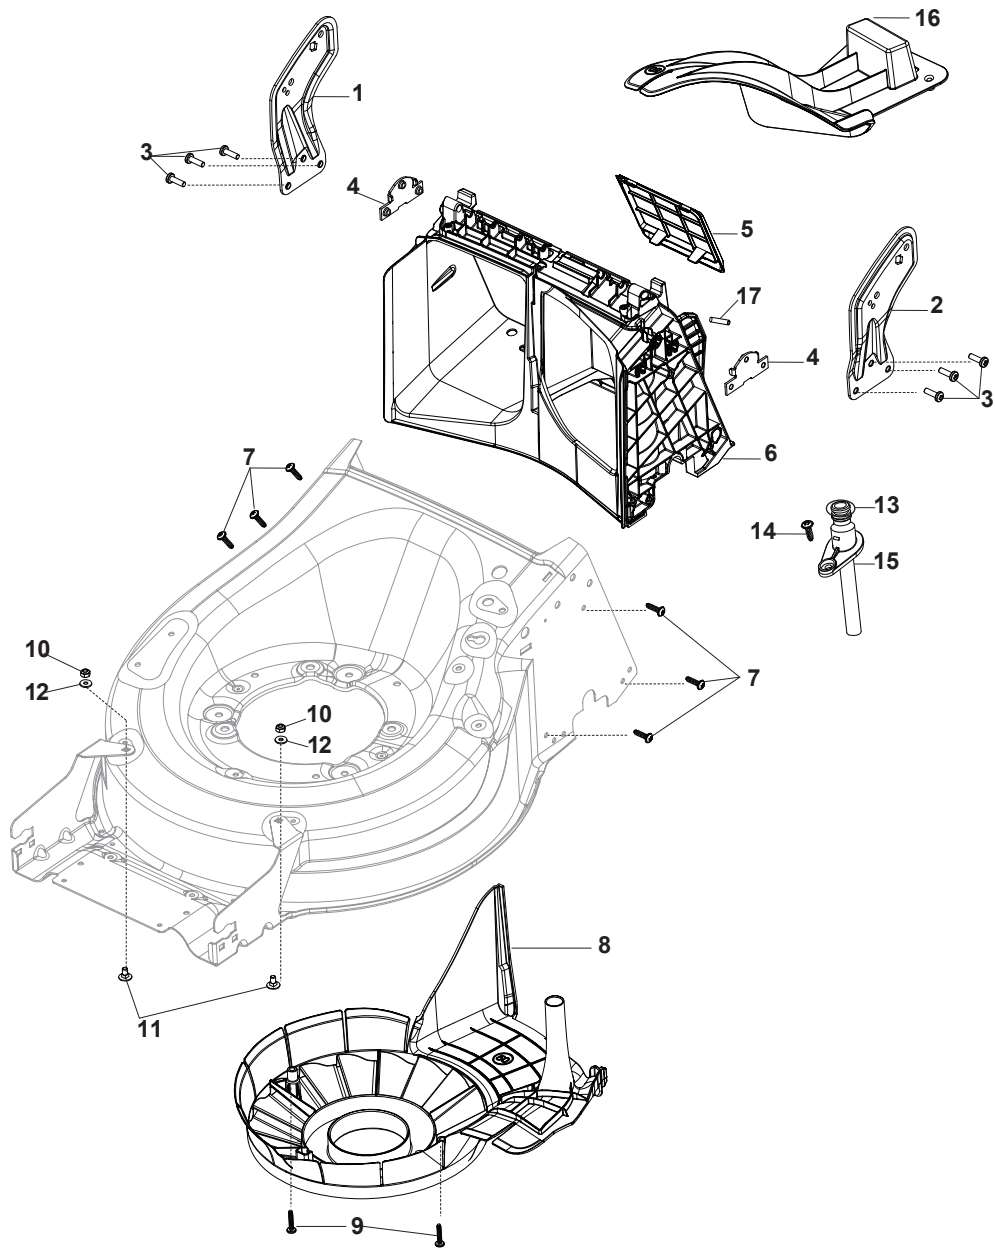

Fig.	Q.ty	Part No	Description	Notes
1	2	322110643/0	Hub Cap Grey	Grey
2	2	322110644/0	Hub Cap Grey	Grey
3	2	322110645/0	Hub Cap Grey	Grey
4	2	322110646/0	Hub Cap Grey	Grey

Fig.	Q.ty	Part No	Description	Notes
1	1	381005195/0	Bracket-Rh	
2	1	381005197/0	Bracket-Lh	
3	6	112727801/0	Screw	
4	2	322545213/0	Plate	
5	1	322600310/0	Rear door	Not for TR/E models
6	1	322108316/0	Conveyor	
7	6	112728699/0	Screw	
8	1	322060270/0	Carter Mulching	
9	2	112728530/0	Screw	
10	2	112154510/0	Nut	
11	2	112815200/0	Screw	
12	2	112521330/0	Washer	
13	1	119035000/0	Or Ring	
14	1	112728697/0	Screw	
15	1	322034002/0	Washing Connection	
16	1	322140245/0	Deflector	
17	1	112645708/0	Pin	

Fig.	Q.ty	Part No	Description	Notes
1	1	322108315/0	Conveyor	
2	1	322600309/0	Stone Guard, Black	
3	1	122450456/0	Spring	
4	2	112604896/0	Crown Fastener	
5	2	112727803/0	Screw	
6	1	322806639/0	Fulcrum Pin	
7	2	112154510/0	Nut	
8	1	122517869/1	Pin	
9	2	118203853/0	Screw	